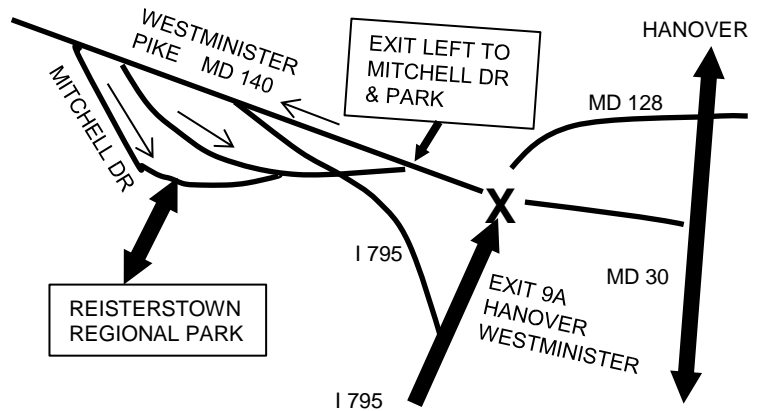

Location offers a large covered Pavilion in the event of hot sun or rain and a Playground Area for kids!

Sunday July 29, 2018 10:00 AM to 3:00PM

A portion of your registration fee supports the "Baltimore County Humane Society", Reisterstown, MD.

Dash Plaques to first 100 Registered * Door Prizes * 50/50 Raffle

Food available for purchase: Hot Dogs, Drinks

SHOW VEHICLE ENTRANCE: From I-795 going North, Exit 9A to MD-30 / MD-140E Westminster / Hanover. At traffic light turn left onto MD-140 towards Westminster. Keep left and then immediately turn left onto Mitchell Dr. Follow posted signs.